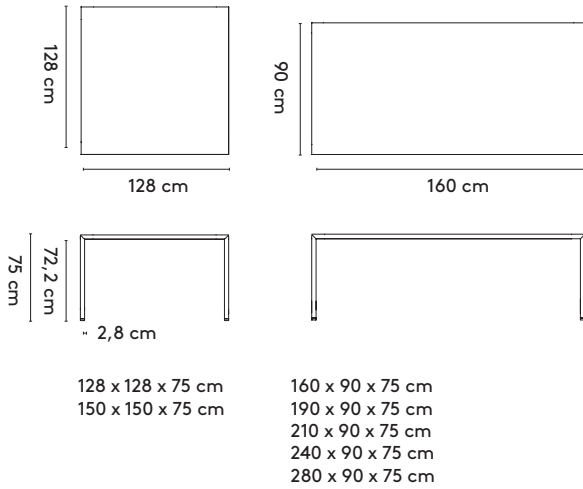

product

designer

year

1 Slim

Bertjan Pot

2005

2a Standard

lightweight

flatpack

duramas