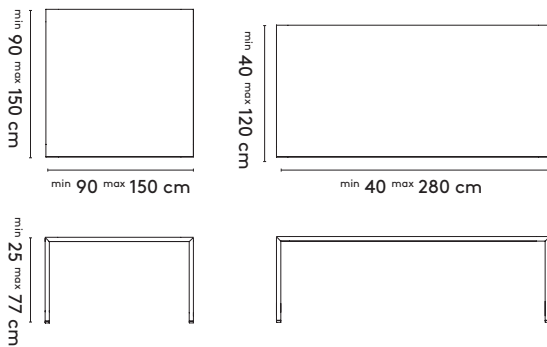

2b Tailoring

3 Materials

Top: oak or walnut (veneer, duramas), santos (alpi veneer), solid surface (white)*, color lacquer on ash (veneer), Fenix® HPL (black, white, grey)
Legs: oak or walnut (veneer), santos (alpi veneer), color lacquer on ash (veneer)

Materialen

Blad: eiken of noten (fineer, duramas), santos (alpifineer), solid surface (white)*, kleurlak op essen (fineer), Fenix® HPL (black, white, grey)
Onderstel: eiken of noten (fineer), santos (alpifineer), kleurlak op essen (fineer)

Materialien

Platte: Eiche oder Nussbaum (Furnier, Duramas), santos (Alpifurnier), Farblack auf Esche (Furnier), Solid Surface (white)*, Fenix® HPL (black, white, grey)
Füsse: Eiche oder Nussbaum (Furnier), santos (Alpifurnier), Farblack auf Esche (Furnier)

4 Finishes

All Arco colors and finishes for the mentioned materials

Afwerkingen

Alle Arco kleuren en (lak)afwerkingen voor de genoemde materialen

Ausführungen

Alle Arco Farben und Ausführungen für die genannten Materialien

5 Additional information

* Table edge and legs oak veneer in light colors (27, 29, 30)

Aanvullende informatie

* Randen en poten eiken fineer in lichte kleuren (27, 29, 30)

Weitere Informationen

* Tischkante und Beinen in helles Eichefurnier Farben (27, 29, 30)

6 Cable management

CM08/CM09
cable-net
small/large